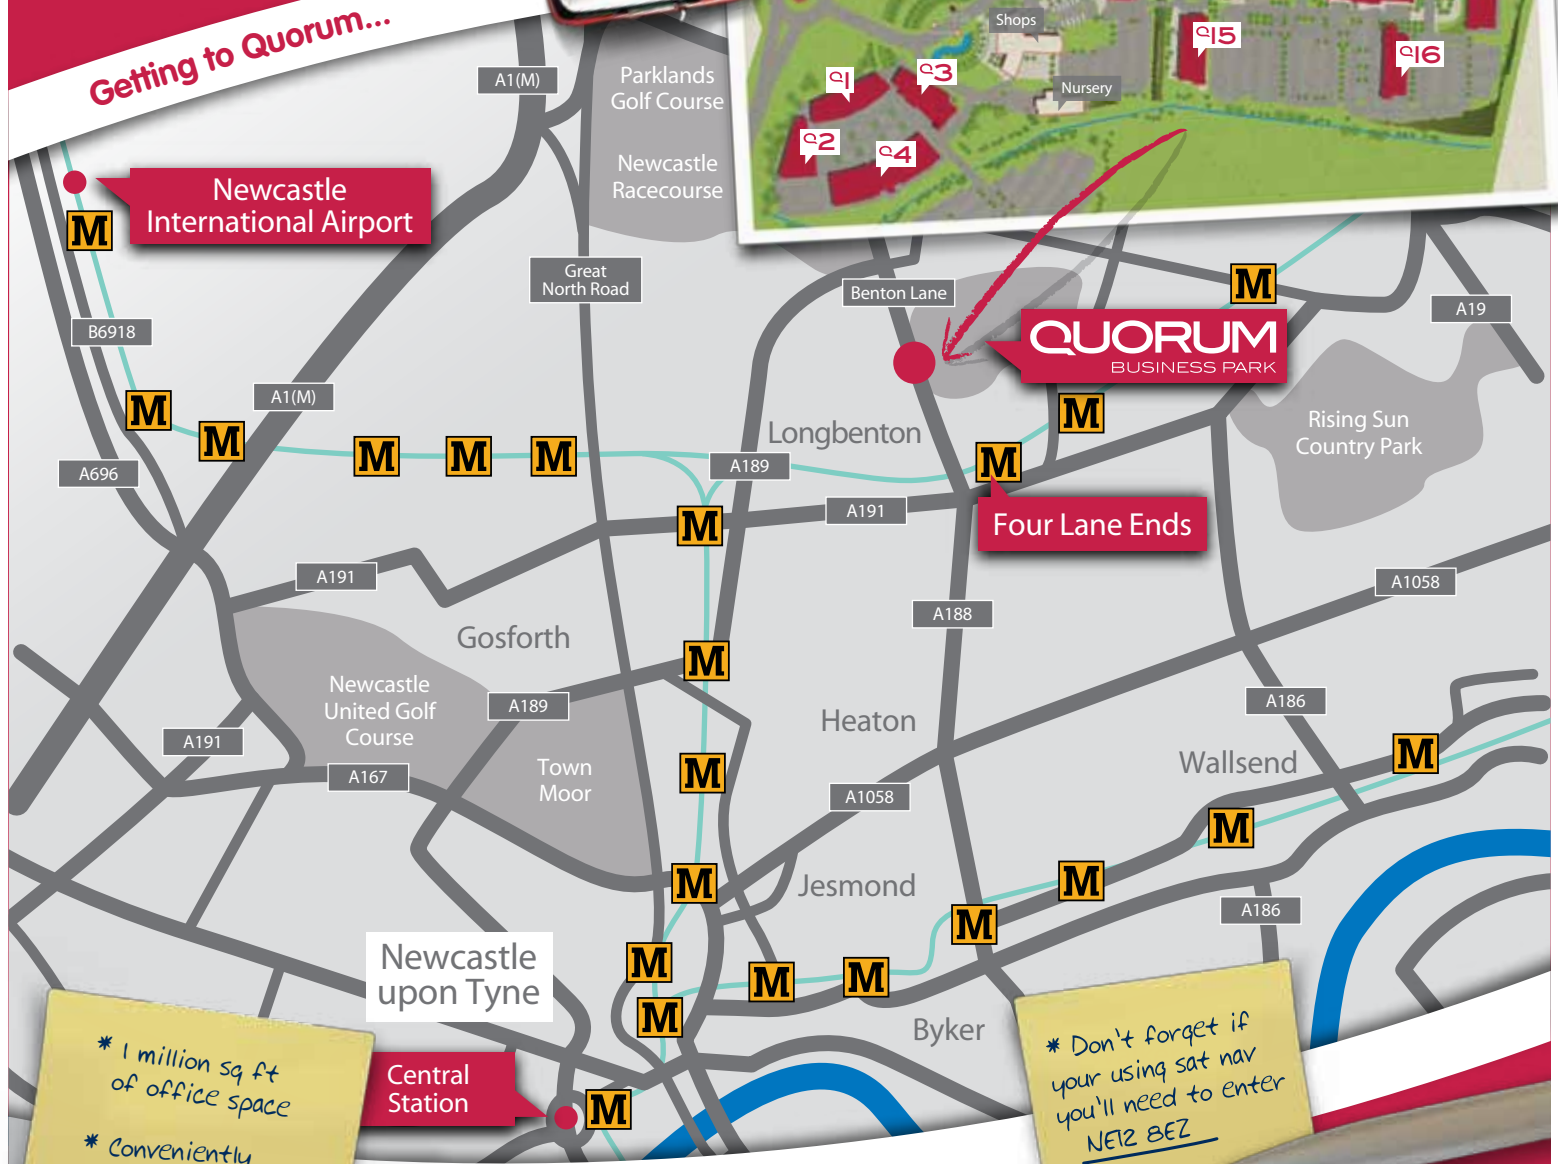

We're located on Benton Lane in Longbenton, 10 minutes (4 miles) from Newcastle City Centre and 15 minutes (9 miles) from Newcastle Airport.

Getting to Quorum...

* 1 million sq ft of office space
* Conveniently located with great transport links

* Don't forget if you're using sat nav you'll need to enter NE12 BEZ