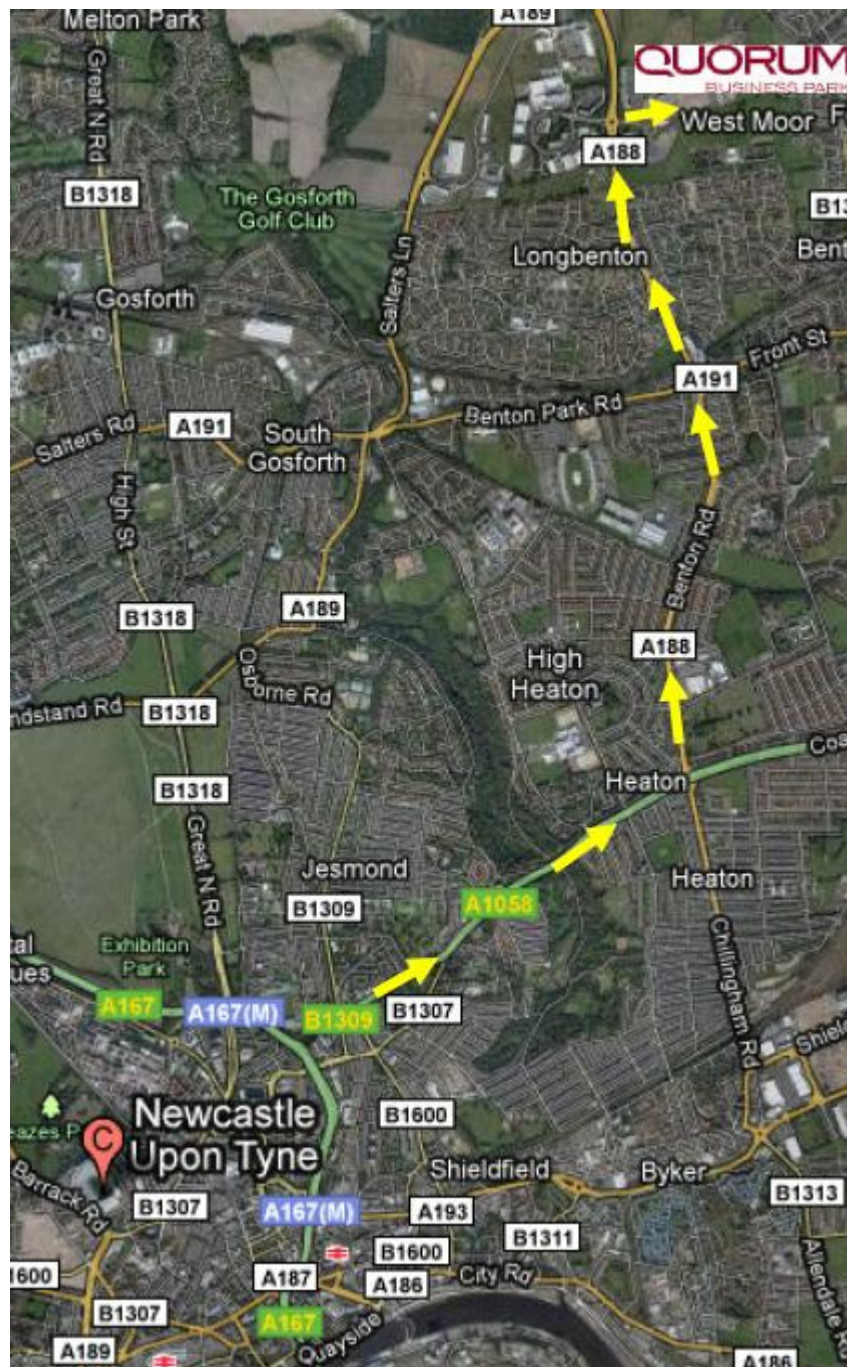

# FIND THE HOME OF SERIOUS BUSINESS.

Exceptional quality, irresistible value

We're located on Benton Lane in Longbenton, 10 minutes (4 miles) from Newcastle City Centre and 15 minutes (9 miles) from Newcastle Airport.

## Directions by Road

Quorum is located less than 4 miles from the city centre with convenient access to the local road network and national motorway network via the A1 within 2 miles and the A19 at a similar distance.

### From Newcastle City Centre

Join the A167 (M) from the city centre and exit onto the A1058 (Jesmond Road). Continue for approx 2 miles then exit left onto the A188 (Benton Road). Continue for approx 1.5 mile. Continue over the roundabout at Four Lane Ends Metro for a further mile then exit right into Quorum Business Park.

### From the A19

Exit on to the A191 (Holystone Way). Continue along Holystone Way for approx 1 mile. Continue over the roundabout onto the B1505 (Great Lime Way). Continue along Great Lime Way for approx 2 mile under the railway bridge and through Westmoor Village. Turn left at Streamers Sandwich Shop then left onto the A189 (Benton Lane). Turn left into Quorum Business Park.